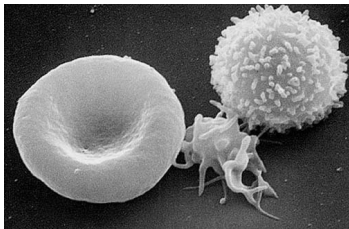

CREATION MOMENTS

Proclaiming Evidence for Truth

THIS WEEK'S CREATION MOMENT

Precise Blood

Read Genesis 9:4

While most would agree that our circulatory system is vital to life, many of us don't fully appreciate the almost miraculous workings of that system.

Your heart pumps about one-hundred thousand times every day. That means that your heart pumps the equivalent of 10 tons of blood every day or 80 million gallons in a lifetime. Your circulatory system brings that blood to every cell in your body through a capillary network that is so large that the combined capillaries of only four people, stretched end to end, would reach from the Earth to the moon!