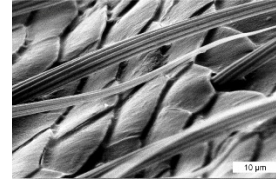

Researchers in Belgium examined *Photuris* fireflies under a scanning electron microscope to see if they could identify the structures that produce the light. After identifying seven structures as candidates for increasing the brightness, computer simulations helped them determine it was the "misfit scales on the light-emitting organ's surface that boosted its brightness."

The multiple abrupt edges – much like the shingles on a roof – were seen to scatter light rays to increase the amount of light that escapes the firefly's glowing lantern. When a second team of scientists put this to the test by etching a similar shingle-like pattern on existing LED bulbs, they found it boosted the bulb's light output by 55 percent.

CREATION MOMENTS

Proclaiming Evidence for Truth

THIS WEEK'S CREATION MOMENT

Fireflies Light Path to Brighter Bulbs

For God, who commanded the light to shine out of darkness, hath shined in our hearts, to give the light of the knowledge of the glory of God in the face of Jesus Christ. – 2 Corinthians 4:6