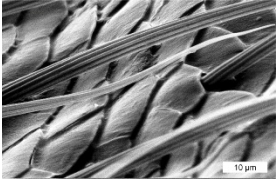

CREATION MOMENTS

Proclaiming Evidence for Truth

THIS WEEK'S CREATION MOMENT

Fireflies Light Path to Brighter Bulbs

For God, who commanded the light to shine out of darkness, hath shined in our hearts, to give the light of the knowledge of the glory of God in the face of Jesus Christ. – 2 Corinthians 4:6

Researchers in Belgium examined *Photuris* fireflies under a scanning electron microscope to see if they could identify the structures that produce the light. After identifying seven structures as candidates for increasing the brightness, computer simulations helped them determine it was the "misfit scales on the light-emitting organ's surface that boosted its brightness."

The multiple abrupt edges – much like the shingles on a roof – were seen to scatter light rays to increase the amount of light that escapes the firefly's glowing lantern. When a second team of scientists put this to the test by etching a similar shingle-like pattern on existing LED bulbs, they found it boosted the bulb's light output by 55 percent.