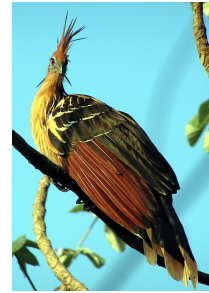

CREATION MOMENTS

Proclaiming Evidence for Truth

THIS WEEK'S CREATION MOMENT

The World's Strangest Bird

Read Genesis 18:14a

One could say that the South American Hoatzin is truly a strange bird. It makes a striking sight with its blue skin and red eyes, sporting a four inch crest of spiky feathers on its head. Young Hoatzin have claws on their wings, allowing them to climb trees just like a monkey. This bird becomes an expert underwater swimmer before it can even fly.

P. O. Box 839 • Foley, MN 56329 • 800-422-4253
Web Site: www.creationmoments.com

CREATION MOMENTS

Proclaiming Evidence for Truth

THIS WEEK'S CREATION MOMENT

The World's Strangest Bird

Read Genesis 18:14a

One could say that the South American Hoatzin is truly a strange bird. It makes a striking sight with its blue skin and red eyes, sporting a four inch crest of spiky feathers on its head. Young Hoatzin have claws on their wings, allowing them to climb trees just like a monkey. This bird becomes an expert underwater swimmer before it can even fly.